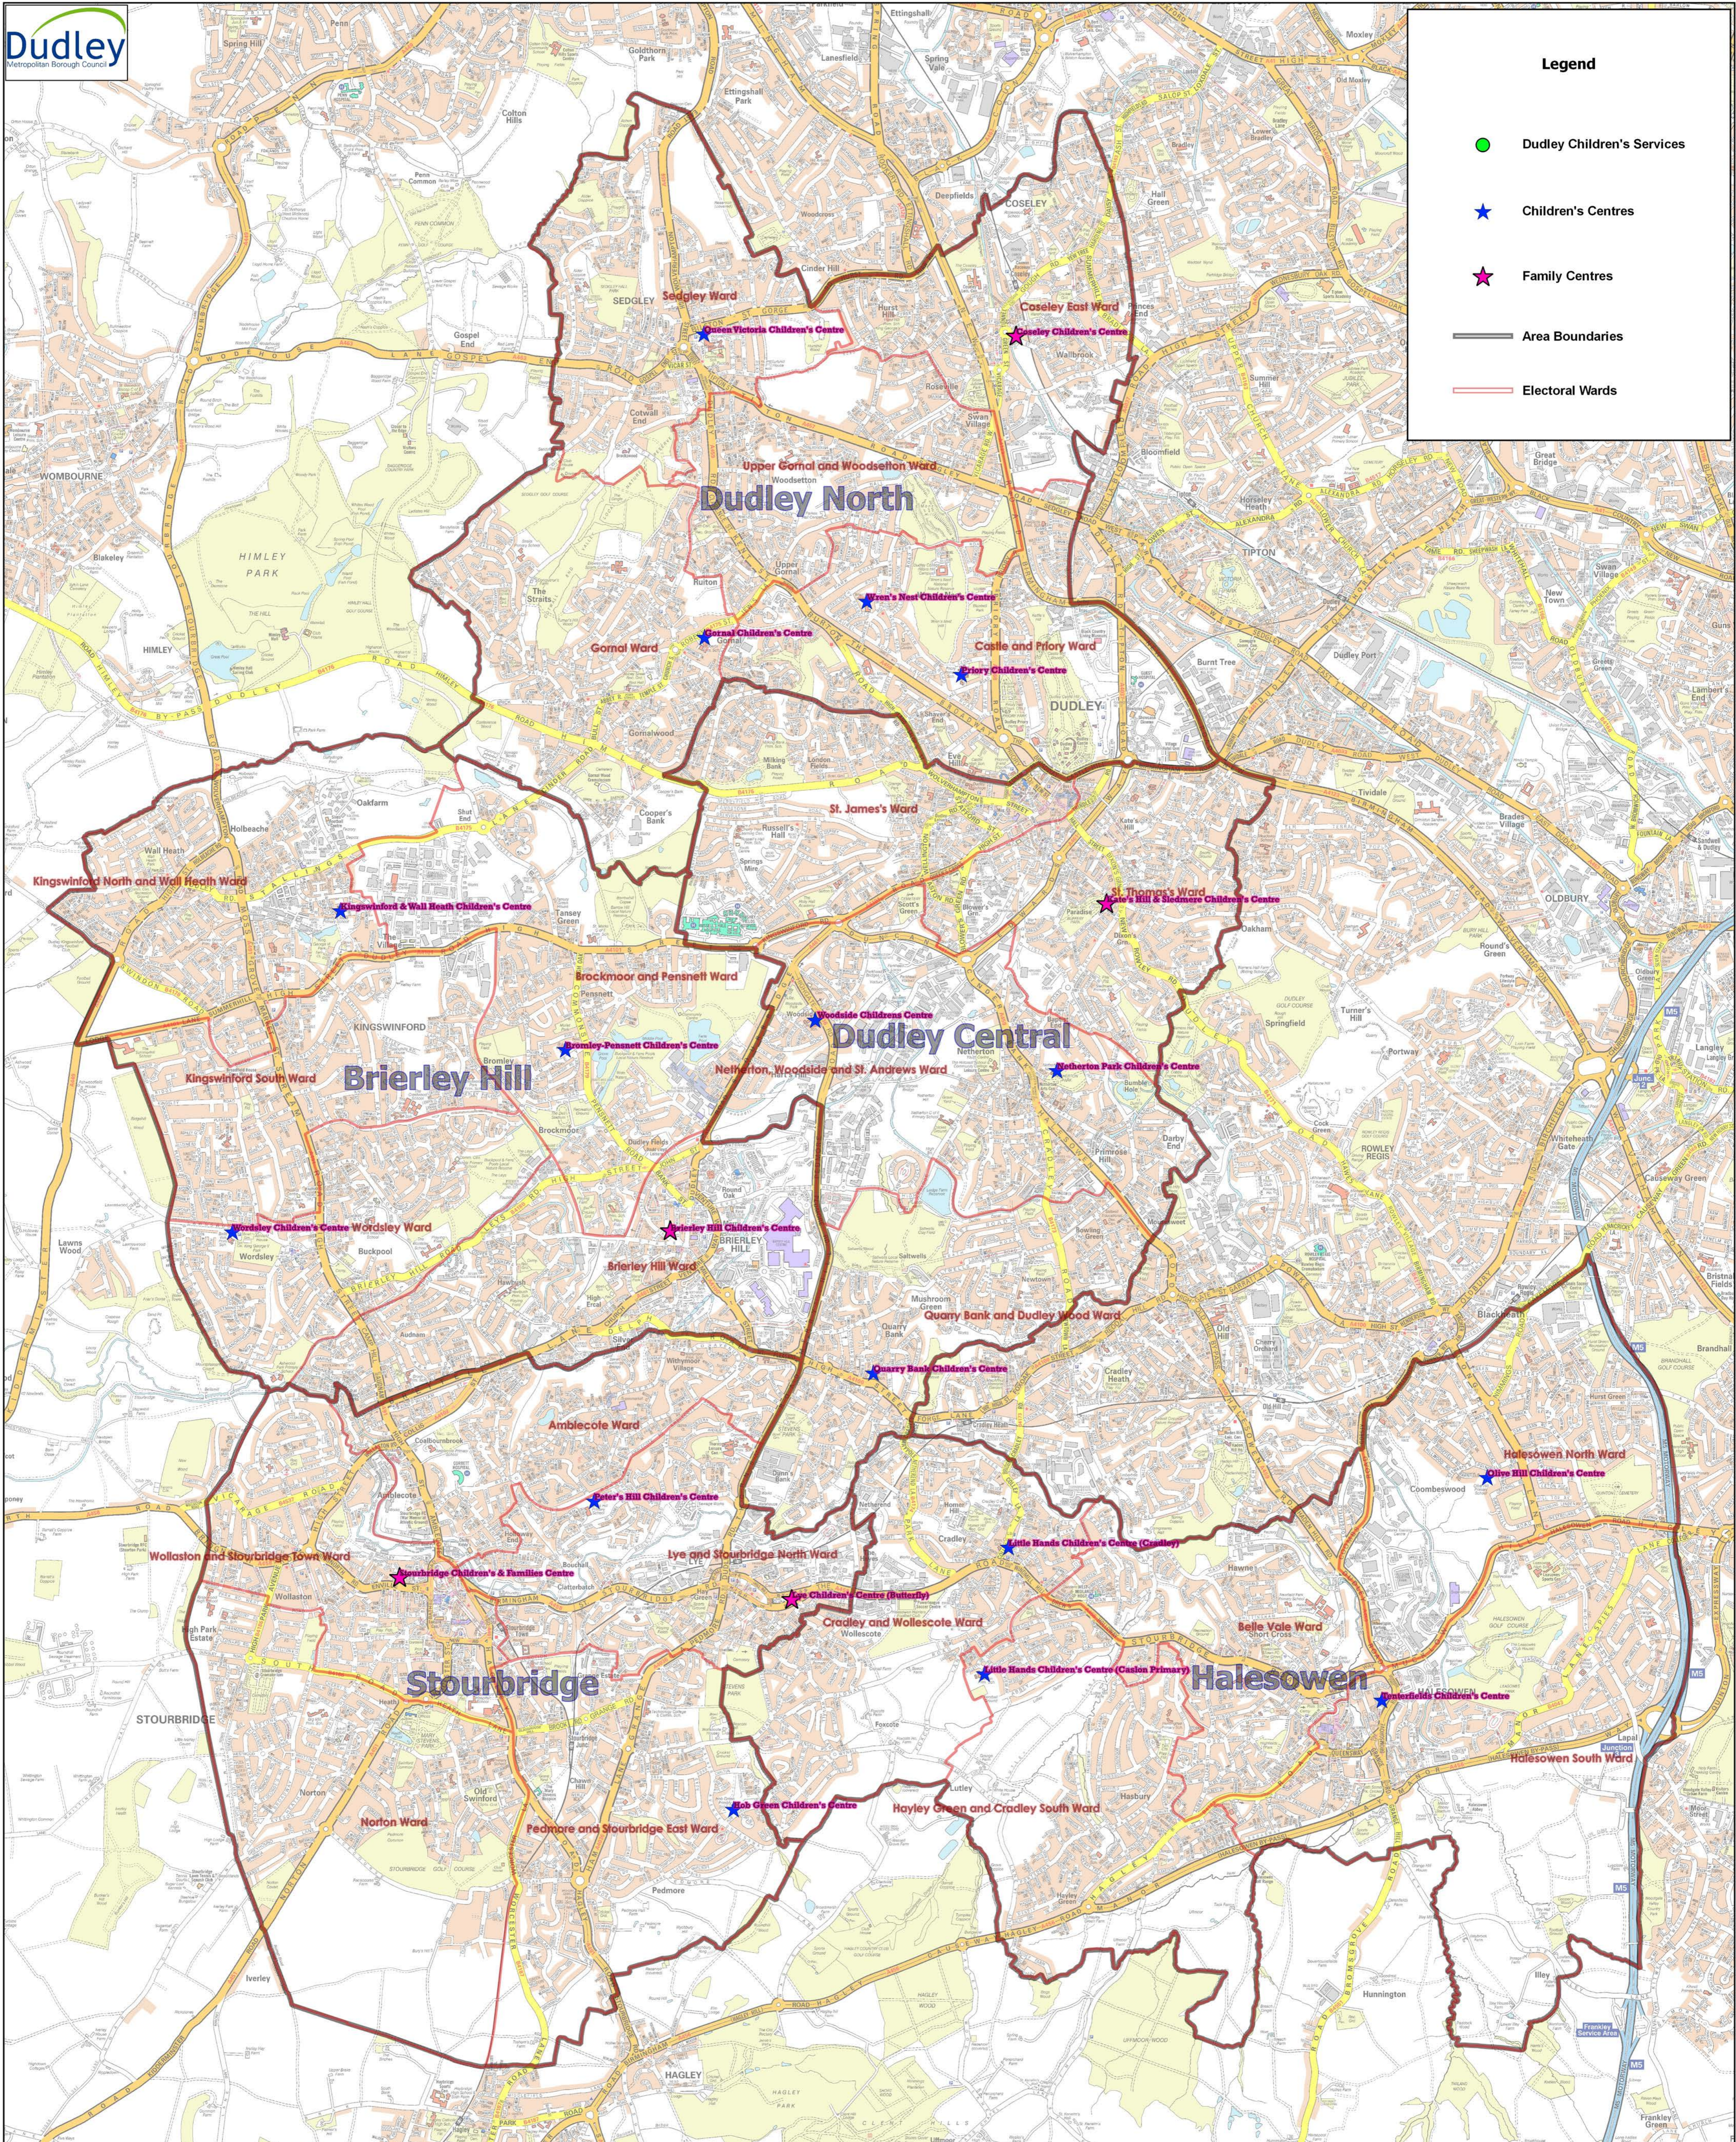

Legend

-  Dudley Children's Services
-  Children's Centres
-  Family Centres
-  Area Boundaries
-  Electoral Wards

Reproduced by permission of Geographers' A-Z Map Co. Ltd.
© Crown copyright and database rights 2017 Ordnance Survey 100017302

File 4165_101017_A. Produced by GMIS Unit, ICTS/10th October 2017

Current Family Centre Areas, Children's Centres & Children's Services Locations with Ward Boundaries